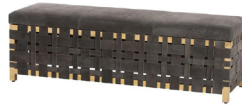

ARTERIOS

ELIS BENCH

WINDSOR SMITH

DS2000

H: 19.5 IN, W: 60.5 IN, D: 19 IN

Moss Gray Suede

Contract Suitable As Is

The artisan beauty of these gray suede bands handwoven into a simple basket weave pattern that is stretched around a sleek and modern polished brass frame, makes this bench both a statement piece and a practical seating option. Influenced by equestrian culture and the juxtaposition of the materials, this bench brings texture and modern style to any room. Suede will vary in color.

APPEARANCE

Material	Brass, Suede
Finish	Moss Gray
Finish Will Vary	true
Top Coat/Sealant	false

DIMENSIONS

Foot Print	W: 60.5 IN, D: 19 IN
------------	----------------------

SHIPPING

Shipping Requirements	TruckShip
Product Weight	67.5 LBS
Gross Weight 1	85 LBS
Shipping Box 1	H: 22 IN, L: 63 IN, W: 22 IN